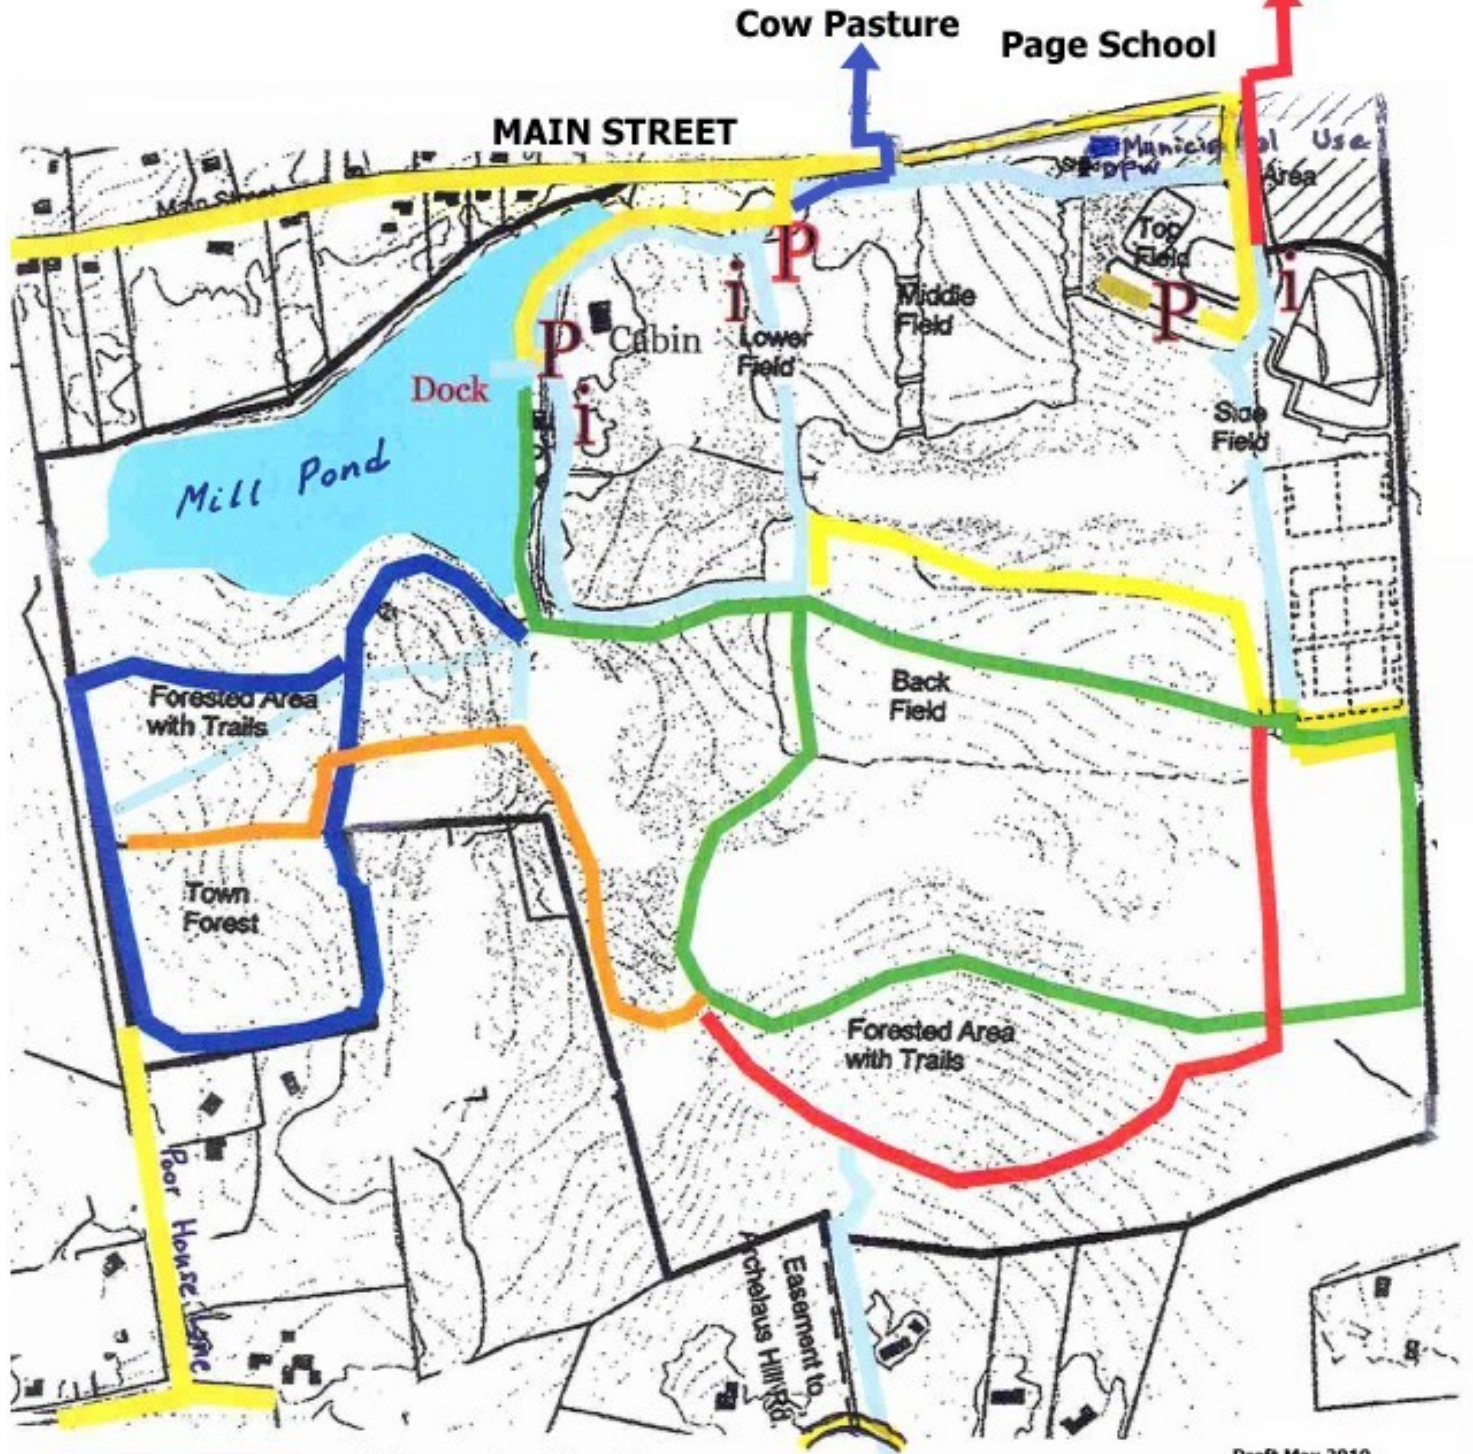

West Newbury Millpond - Pipestave Recreation Area

to Riverbend Area

Draft May 2010

Unmarked trails

Thanks: WNRDC, ECTA, Open Space Comm., Greenbelt, Mill Pond Comm., DPW.